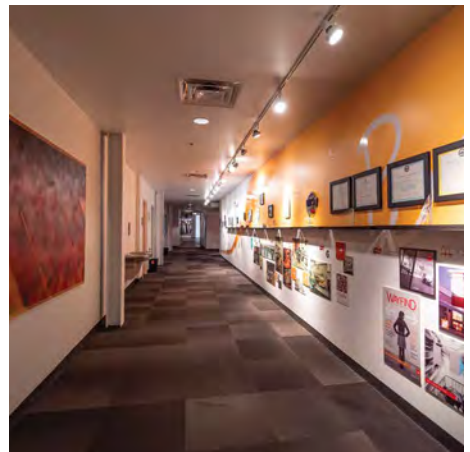

PROPERTY PHOTOS