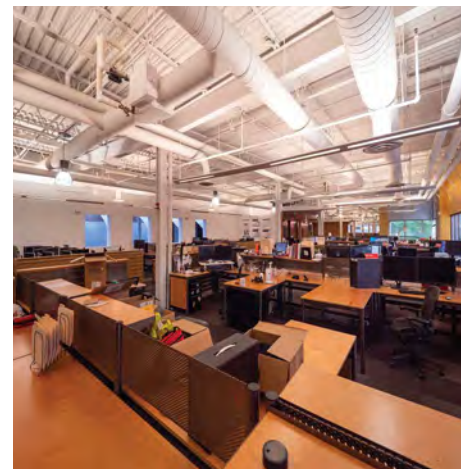

PROPERTY PHOTOS