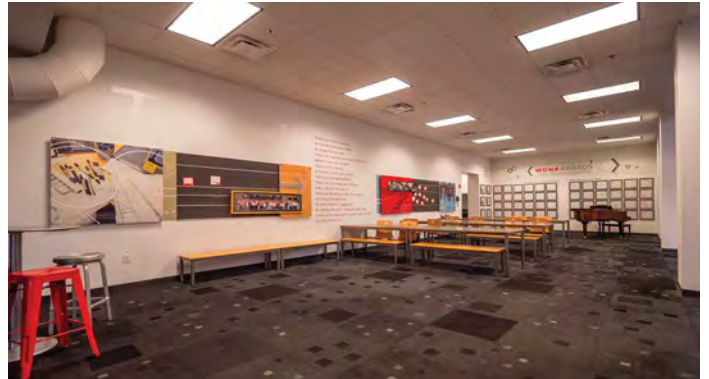

PROPERTY PHOTOS