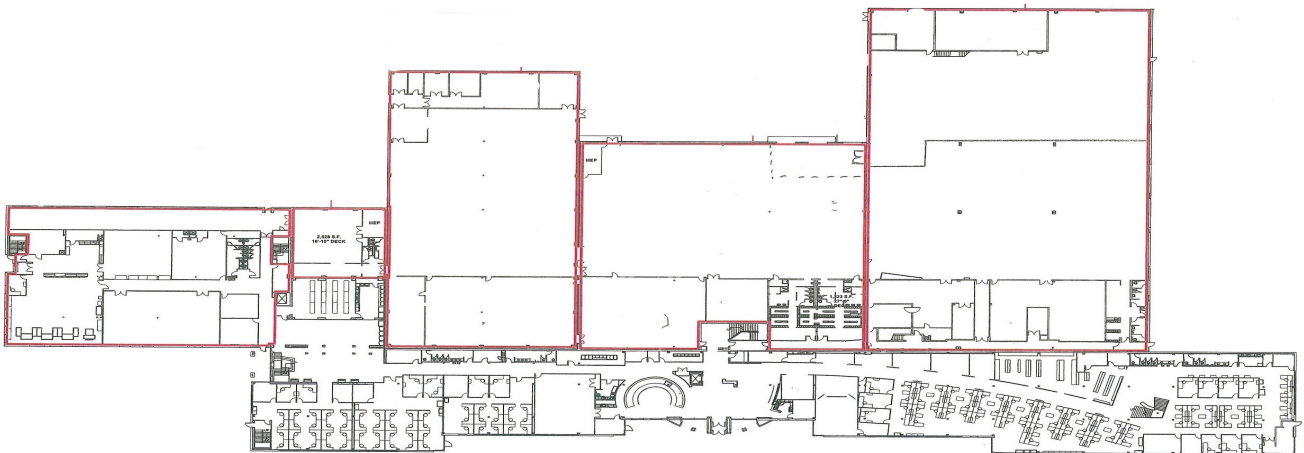

## PROPERTY HIGHLIGHTS

- Creative 2nd floor office space in Dublin with a beautiful setting and lots of green space
- Elevator & open stairs to access the suite with restrooms on 1st & 2nd floors
- 12-14' Ceilings in office space & 16'-20' ceilings in warehouse
- Conveniently located right of Avery-Muirfield & SR-33/SR-161 interchange close to numerous amenities
- Potential for building signage above separate entry
- Unique opportunity for warehouse/flex space in Dublin

## FLOOR PLANS