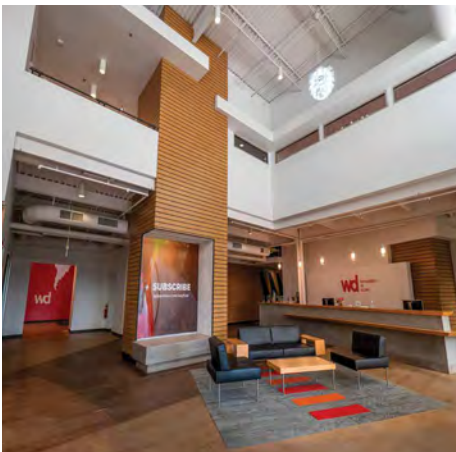

PROPERTY PHOTOS